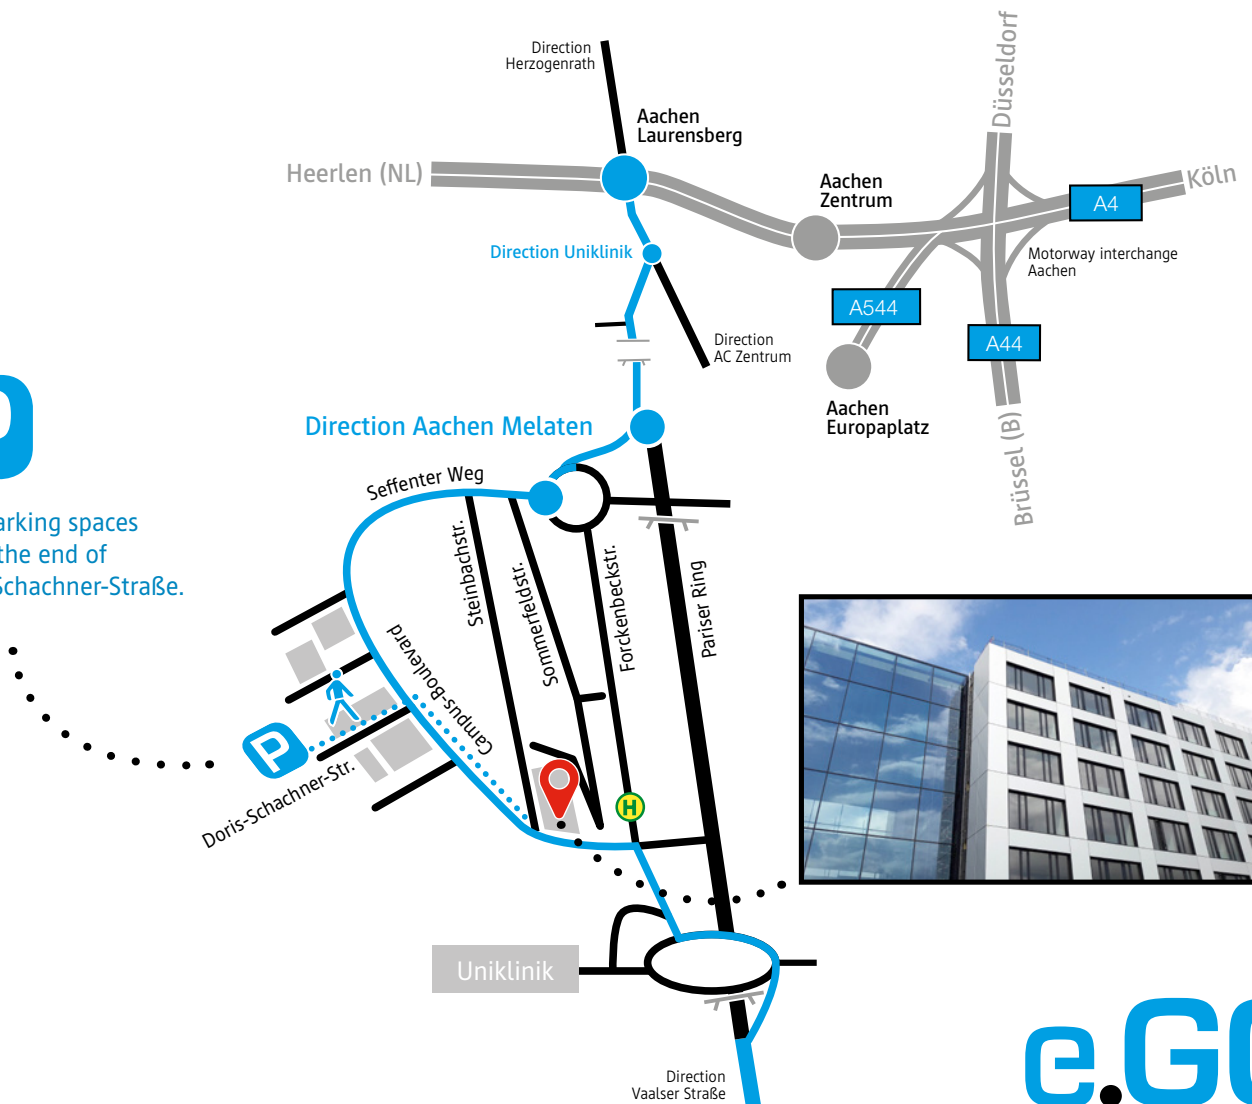

# Directions

## Campus-Boulevard 30, 52074 Aachen, Germany

### Coming from A4 motorway:

- Leave the A4 at exit 2 Aachen-Laurensberg and follow the direction AC-Laurensberg/AC-Richterich/AC-Uniklinik/TH/Herzogenrath for 350 m
- At the fork junction stay on the right lane and follow the direction Aachen-Laurensberg; continue forward onto Kohlscheider Straße (1 km)
- Continue on L260 (220 m)
- Slightly turn right to stay on L260 (2.8 km)
- Take the exit RWTH-Hörn/RWTH Melaten (1.7 km)
- At the roundabout take the first exit in direction Campus-Boulevard (250 m)
- You reached your destination Campus-Boulevard 30 (1 km)
- You find e.GO Mobile AG at "Cluster Produktionstechnik" on the fifth floor

Alternative address for the navigation system: Steinbachstr. 1, 52074 Aachen, Germany

Or use the following Google Maps Link:

Free parking spaces  
are at the end of  
Doris-Schachner-Straße.

e.GO